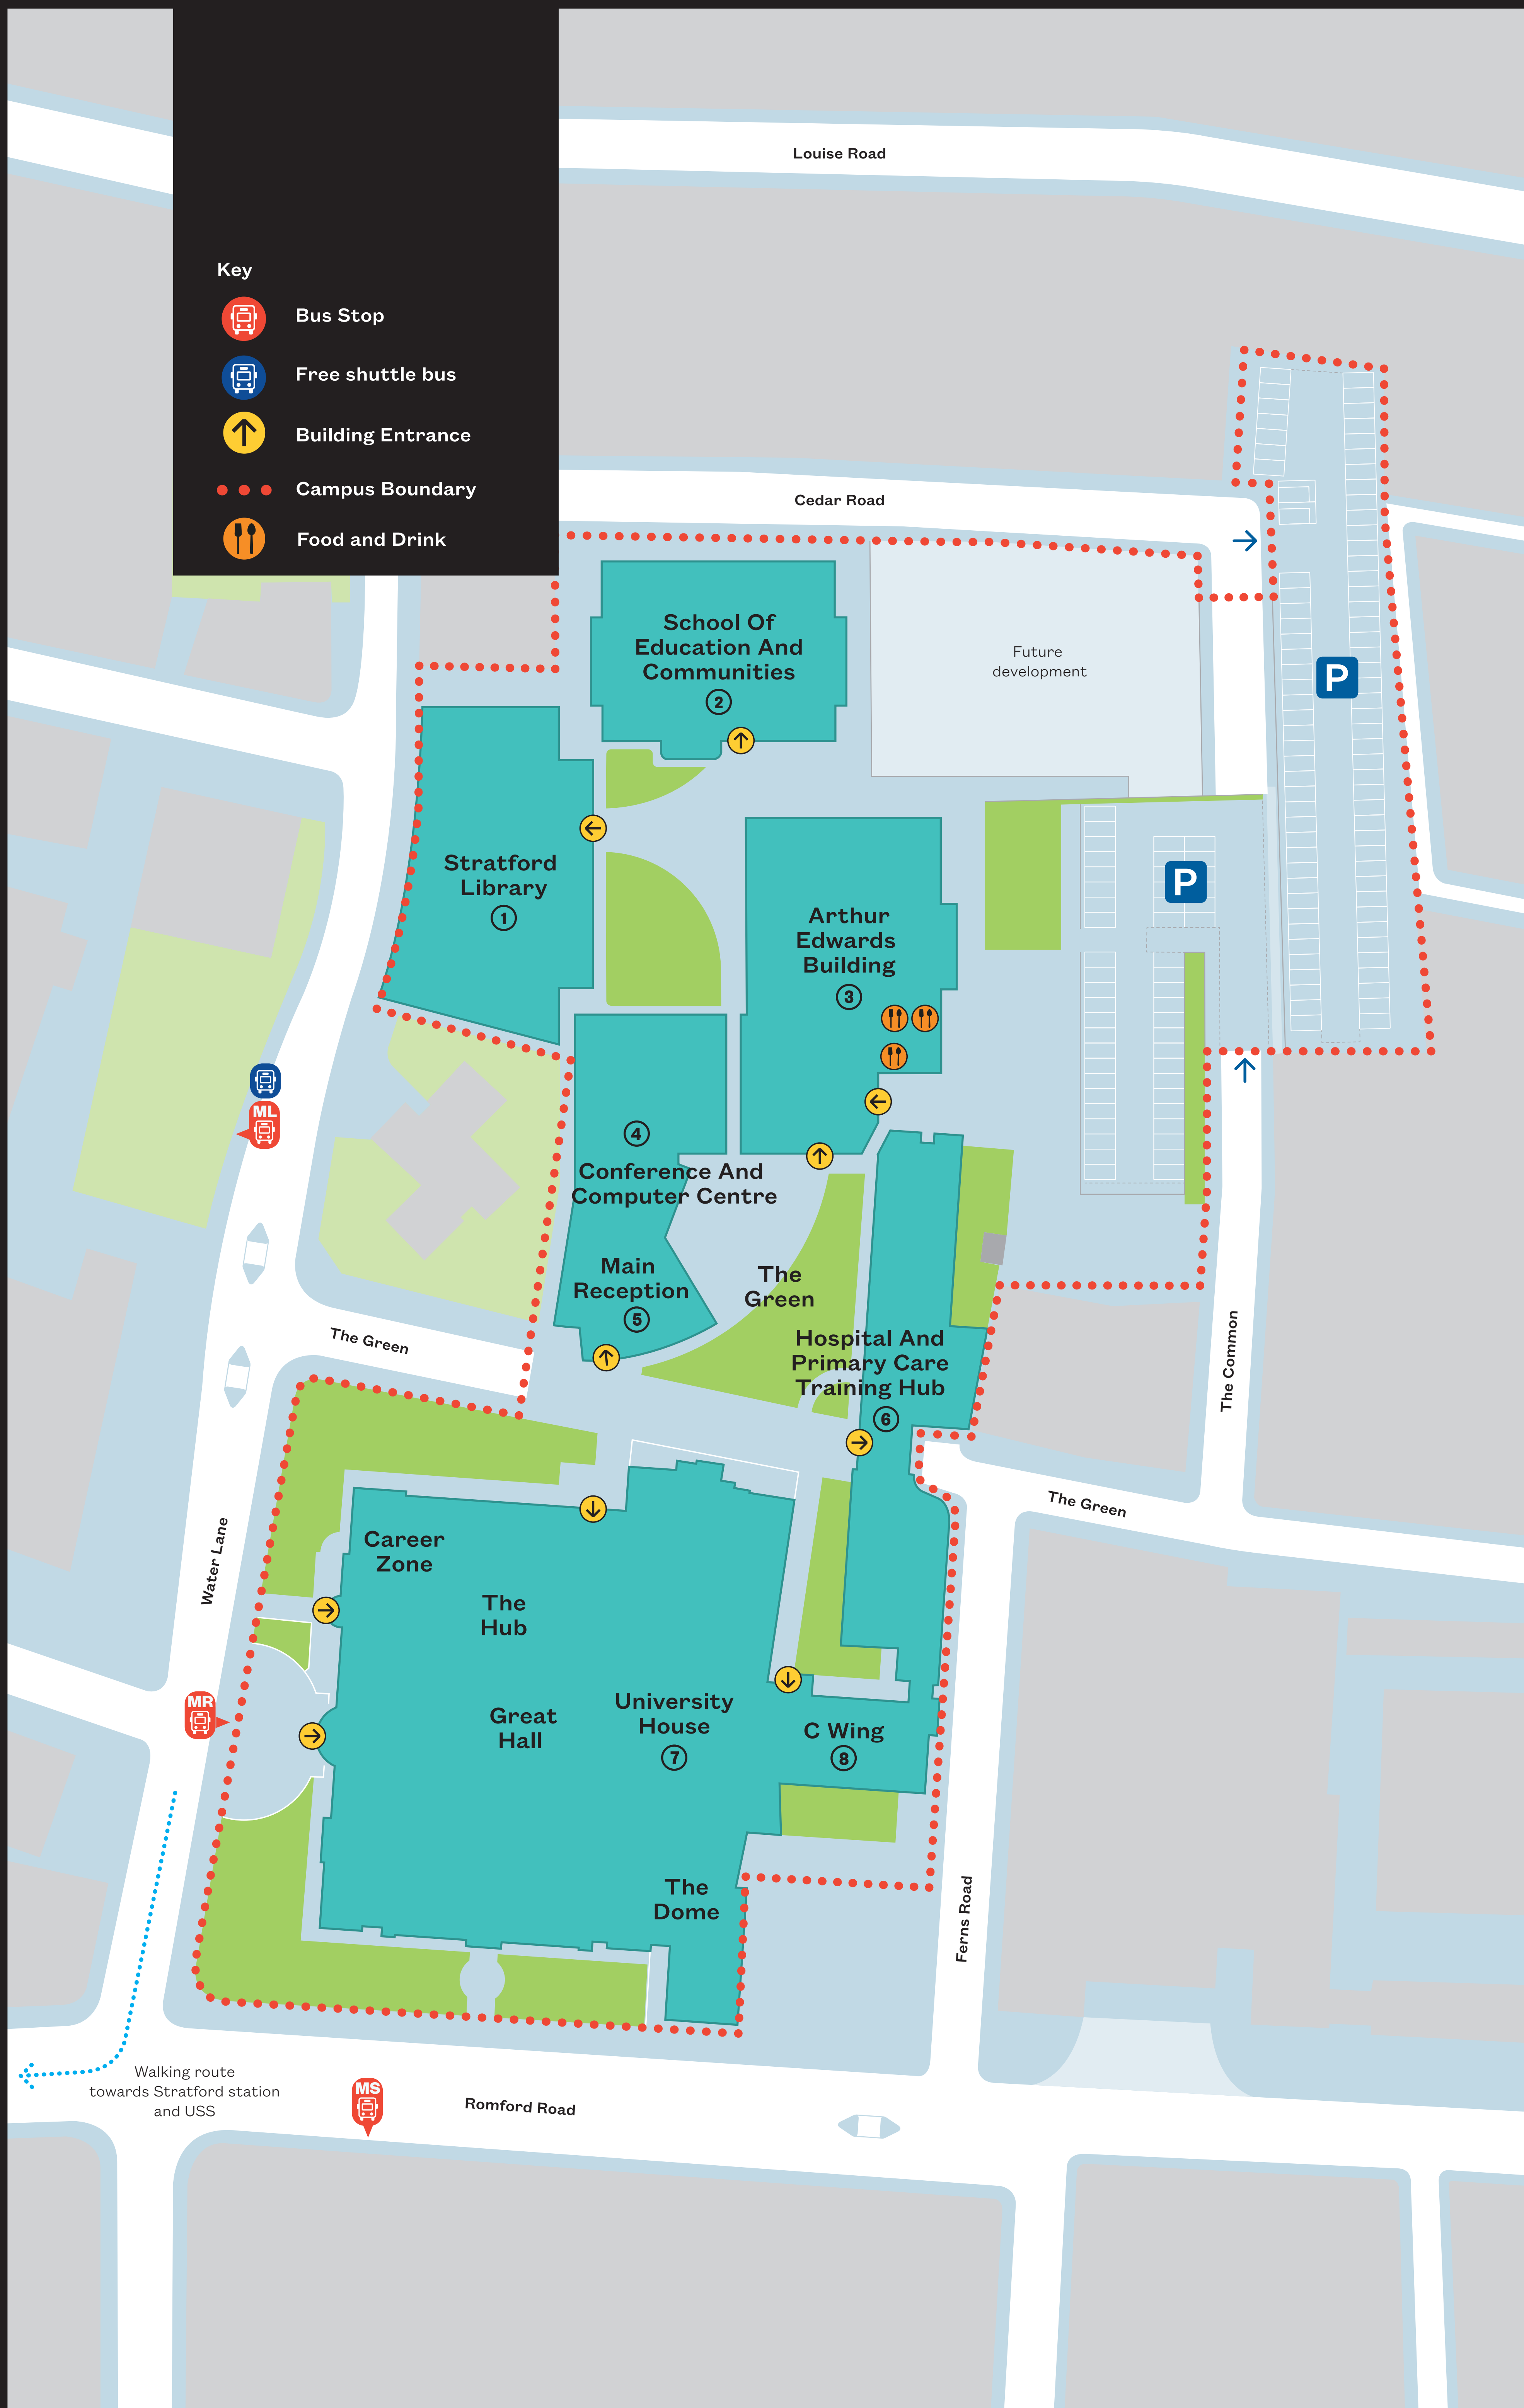

UNIVERSITY OF EAST LONDON STRATFORD CAMPUS

BUILDING	LOCATION	BUILDING	LOCATION
Arthur Edwards Building	③	Main Reception	⑤
C Wing	⑧	School of Education and Communities	②
Conference and Computer Centre	④	Stratford Library	①
Hospital and Primary Care Training Hub	⑥	University House	⑦